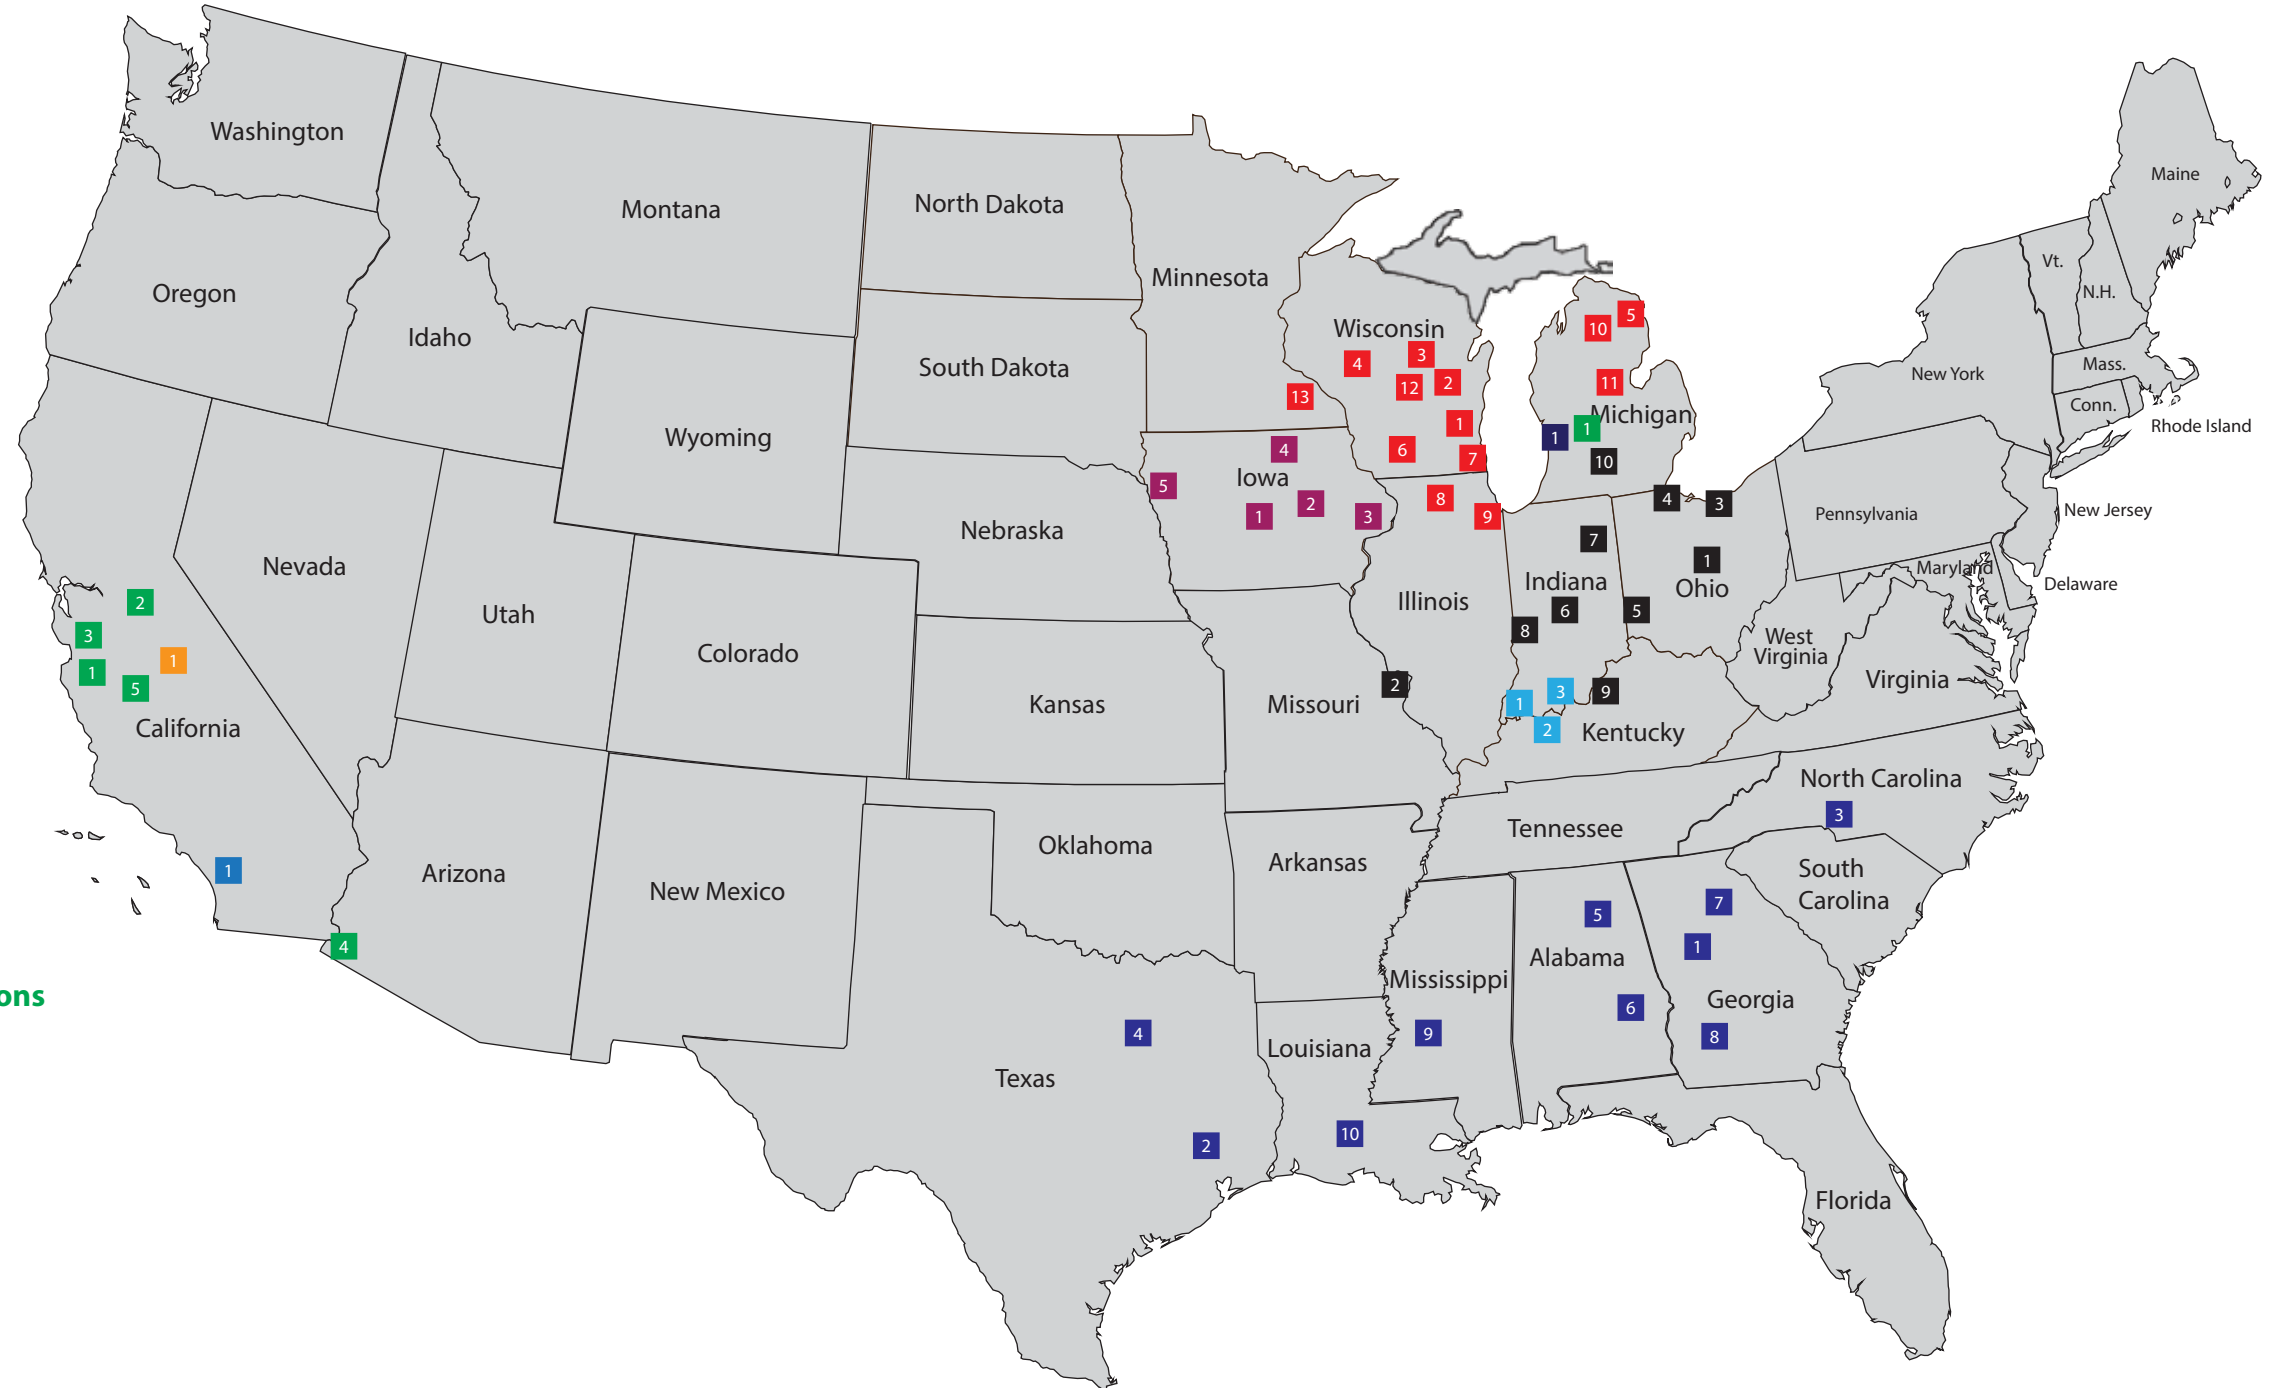

EDT Premier Distributors

Weimer Locations

- 1 Corporate Office Milwaukee / Germantown, WI
- 2 Appleton / Kaukauna, WI
- 3 Wausau / Schofield
- 4 Eau Claire / Chippewa Valley
- 6 Madison / Sun Prairie, WI
- 7 Kenosha
- 8 Rockford, IL
- 9 Chicago, IL
- 12 Fond du Lac, WI
- 13 La Crosse, MN

OTP Industrial Solutions Locations

- 1 Headquarters Columbus, OH
- 2 St. Louis, MO
- 3 Cleveland, OH
- 4 Toledo / Walbridge, OH
- 5 Middletown, OH
- 6 Indianapolis, IN
- 7 Fort Wayne, IN
- 8 Terre Haute, IN
- 9 Louisville, KY
- 10 Battle Creek, MI

Belt Power Locations

- 1 Home Office Atlanta, GA
- 2 Conroe, TX
- 3 Charlotte, NC
- 4 Dallas, TX
- 5 Gadsden, AL
- 6 Auburn, AL
- 7 Gainesville, GA
- 8 Albany, GA
- 9 Jackson, MS
- 10 Lafayette, LA

MDS of Michigan Locations

- 1 Home Office Jenison, MI

Valley Chain & Gear Locations

- 1 Home Office San Marcos, CA

Tri-State Bearing Locations

- 1 Headquarters Evansville, IN
- 2 Owensboro, KY
- 3 Jasper, IN

Green Rubber-Kennedy Ag Locations